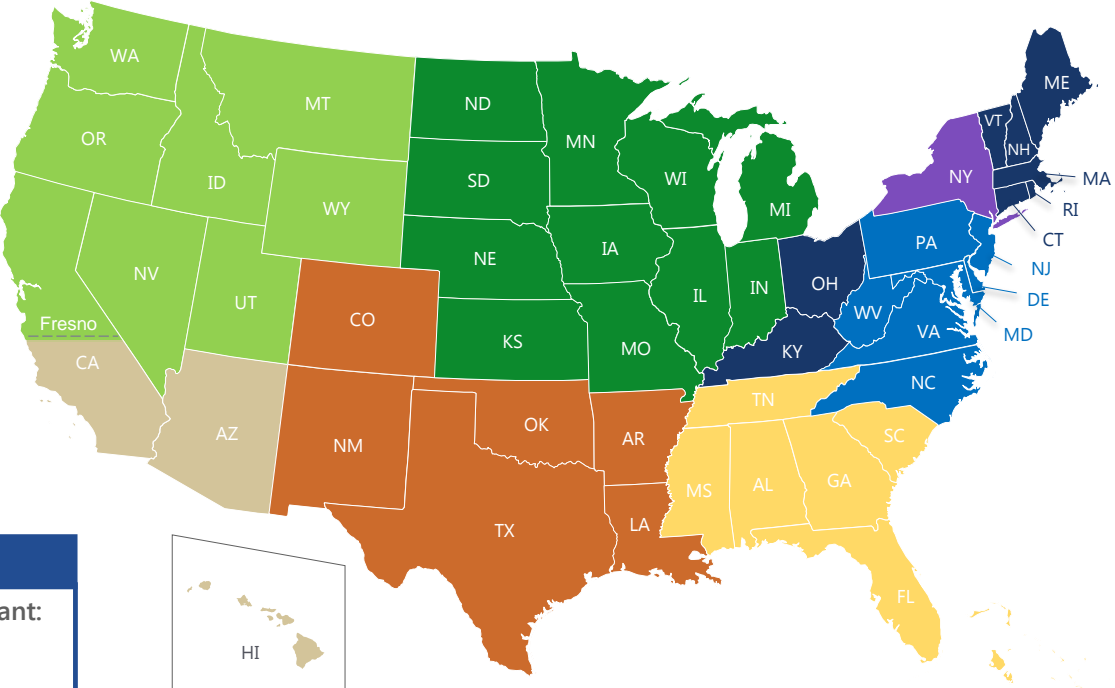

BCM Sales Territory Map

For help locating the appropriate sales consultant, please contact (844) 401-7699 or salesupport@investBCM.com.

Sales Desk Manager:

Jonathan Dacanay
(781) 400-2866
jdacanay@investBCM.com

Northwest

Sales Consultant:
David Waluk
(415) 250-9372
dwaluk@investBCM.com

Internal Consultant:
Mark Nalbandian
(781) 400-2871
mnalbandian@investBCM.com

Midwest

Sales Consultant:
Josh Glazer
(312) 218-7534
jglazer@investBCM.com

Internal Consultant:
Richard Thompson
(781) 400-2862
rthompson@investBCM.com

New York

Sales Consultant:
Brandon Anderson
(518) 610-0220
banderson@investBCM.com

New England/OH/KY

Sales Consultant:
Rick Darr
(617) 874-7060
rdarr@investBCM.com

Internal Consultant:
Jonathan Dacanay
(781) 400-2866
jdacanay@investBCM.com

Mid-Atlantic

Sales Consultant:
Jim Bulger
(201) 953-2045
jbulger@investBCM.com

Internal Consultant:
John McAllen
(781) 400-2860
jmcallen@investBCM.com

Retirement

Senior Retirement Consultant:
Billy Wise
(413) 281-8615
wwise@investBCM.com

Southwest

Sales Consultant:
Virgil Wimberly
630-926-9500
vwimberly@investbcm.com

Internal Consultant:
Mark Nalbandian
(781) 400-2871
mnalbandian@investBCM.com

Southcentral

Sales Consultant:
Wes Taylor
(214) 205-5980
wtaylor@investBCM.com

Internal Consultant:
Jonathan Dacanay
(781) 400-2866
jdacanay@investBCM.com

Southeast

Sales Consultant:
Zachary Stout
(407) 473-1591
zstout@investBCM.com

Internal Consultant:
Ryan Allessio
(781) 400-2864
ralllessio@investBCM.com