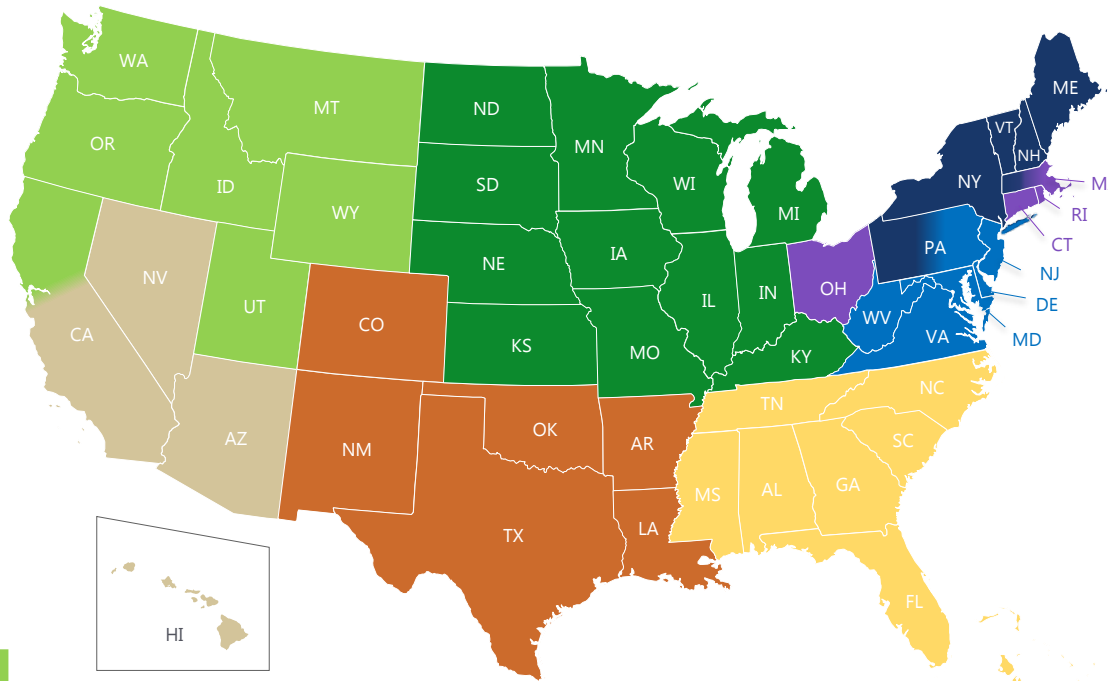

BCM Sales Territory Map

For help locating the appropriate sales consultant, please contact (844) 401-7699 or salesupport@investBCM.com.

Director of National Sales:

Bob Peatman
(781) 400-2842
bpeatman@investBCM.com

Internal Sales Manager:

Jim Baxter
(781) 400-2864
jbaxter@investBCM.com

Midwest

Sales Consultant:
Josh Glazer
(312) 218-7534
jglazer@investBCM.com

Internal Consultant:
Richard Thompson
(781) 400-2862
rthompson@investBCM.com

Northeast

Sales Consultant:
Tim Bottomly
(703) 727-9436
tbottomly@investBCM.com

Internal Consultant:
Billy Wise
(781) 400-2865
wwise@investBCM.com

OH/Southern New England

Sales Consultant:
Rick Darr
(617) 874-7060
rdarr@investBCM.com

Internal Consultant:
Billy Wise
(781) 400-2865
wwise@investBCM.com

Mid-Atlantic

Sales Consultant:
Jim Bulger
(201) 953-2045
jbulger@investBCM.com

Internal Consultant:
Jared Cullivan
(781) 400-2860
jcullivan@investBCM.com

Southeast

Sales Consultant:
TBD
(844) 401-7699

Internal Consultant:
Jim Baxter
(781) 400-2864
jbaxter@investBCM.com

Pacific West

Sales Consultant:
David Waluk
(415) 250-9372
dwaluk@investBCM.com

Internal Consultant:
Brandon Anderson
(781) 400-2867
banderson@investBCM.com

West

Sales Consultant:
Marcia Mohler
(949) 500-2427
mmohler@investBCM.com

Internal Consultant:
Brandon Anderson
(781) 400-2867
banderson@investBCM.com

Southwest

Sales Consultant:
Wes Taylor
(214) 205-5980
wtaylor@investBCM.com

Internal Consultant:
Brett Rizzo
(781) 400-2866
brizzo@investBCM.com

Revised: February 2017